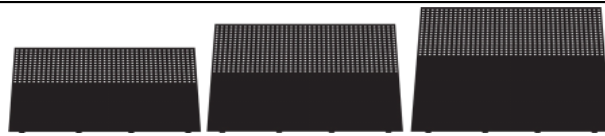

Tapered Cylinder

Continuous Base