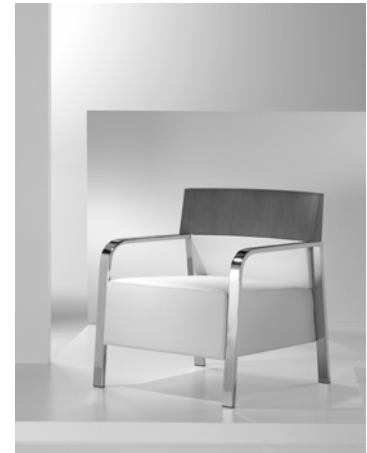

Mulholland Lounge

Mulholland lounge seating is a study in contrasts, much as the varying scenes one encounters on the twisting Mulholland Drive in Los Angeles. The chair's thick and thin, straight and curved, hard and soft elements are clearly articulated yet harmonize in an engaging way that delights both the eye and the body. The overall scale of the design offers generous proportions and elegant materials add intrigue, nonetheless the look is spare and the detailing minimal.

Specifications

Stainless steel lounge chair available with a fixed seat cushion and a wood back. Also available with an upholstered back between the seat and wood back. The frame is stainless steel available in Polished, Satin or Statuary Bronze. The seat is constructed with multi-density polyurethane foam. Catalyzed lacquer finish in all Cumberland finishes. Also available with down-wrapped seat cushions and option A Exotic Woods.

Options – Specify:

- Wood: Maple is standard; Ash and Option A Exotic wood is available for an additional \$400 list charge per item
- Finishes: Standard and custom finishes
- Upholstery: Com/Col, Fabric and Elmo Leather program
- Cushions: Foam is standard, Down-wrapped seat cushion is available at an additional charge, please see far right column below for specifics.
- Metal: Polished or Satin Stainless Steel. Statuary Bronze is also available at an additional charge of \$375 list per item.